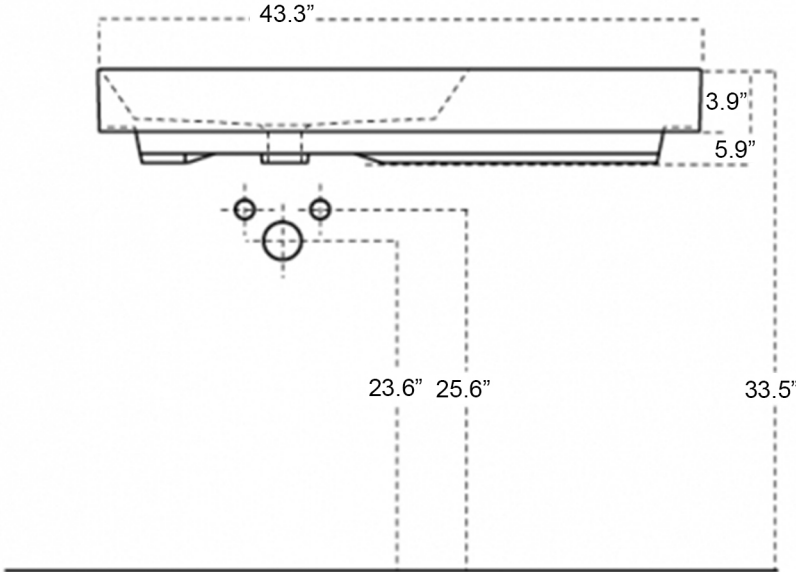

Energy 110

Features

- Bathroom Sink
- Glossy White Finish
- Wall Mount or Countertop (Vessel) Installation
- Available with One, Three, or No Faucet Hole
- Three Faucet Hole Option is Available in 4" or 8" Spread
- Available with Soap Dispenser Hole Option to the Left or Right of Faucet Hole
- With Overflow

Related Items:

- WSBC 53991 | Push Waste Drain
- WSBC 53922 | Decorative Trap

Finishes:

SKU# | Options:

- Energy 110.00 | No Faucet Hole
- Energy 110.01 | Single Faucet Hole
- Energy 110.03-4 | Three Faucet Holes 4" Spread
- Energy 110.03-8 | Three Faucet Holes 8" Spread
- Energy 110.02L | Left Soap Dispenser Hole (Specify Distance)
- Energy 110.02R | Right Soap Dispenser Hole (Specify Distance)

Codes & Standards:

- ADA Compliant

* WS Bath Collections reserves the right to revise dimensions or information on this sheet without notice

Collection Energy	Model Energy 110	Dimensions Metric <i>1 inch = 2.54 cm</i> <i>1 inch = 25.4 mm</i>	 1051 Lea Drive - Collegeville, PA 19426 Tel. 215 513 9400 - Fax 610 831 0215 www.ws bathcollections.com - info@ws bathcollectins.com
-----------------------------	------------------------------	---	---

Product Specs Sheets

Collection
Energy

Model |
Energy 110

Dimensions Metric
 1 inch = 2.54 cm
 1 inch = 25.4 mm

1051 Lea Drive - Collegeville, PA 19426
 Tel. 215 513 9400 - Fax 610 831 0215
www.ws bathcollections.com - info@ws bathcollectins.com