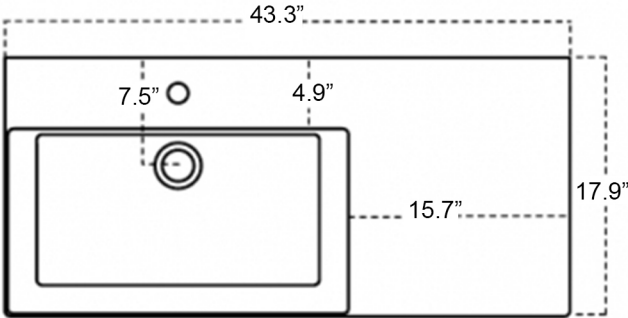

Energy 110

Features

- Bathroom Sink
- Glossy White Finish
- Wall Mount or Countertop (Vessel) Installation
- Available with One, Three, or No Faucet Hole
- Three Faucet Hole Option is Available in 4" or 8" Spread
- Available with Soap Dispenser Hole Option to the Left or Right of Faucet Hole
- With Overflow

Related Items:

- WSBC 53991 | Push Waste Drain
- WSBC 53922 | Decorative Trap

Finishes:

SKU# | Options:

- Energy 110.00 | No Faucet Hole
- Energy 110.01 | Single Faucet Hole
- Energy 110.03-4 | Three Faucet Holes 4" Spread
- Energy 110.03-8 | Three Faucet Holes 8" Spread
- Energy 110.02L | Left Soap Dispenser Hole (Specify Distance)
- Energy 110.02R | Right Soap Dispenser Hole (Specify Distance)

Codes & Standards:

- ADA Compliant

* WS Bath Collections reserves the right to revise dimensions or information on this sheet without notice

Collection Energy	Model Energy 110	Dimensions Metric <i>1 inch = 2.54 cm</i> <i>1 inch = 25.4 mm</i>	 1051 Lea Drive - Collegeville, PA 19426 Tel. 215 513 9400 - Fax 610 831 0215 www.ws bathcollections.com - info@ws bathcollectins.com
-----------------------------	------------------------------	---	---

Product Specs Sheets

Collection
Energy

Model |
Energy 110

Dimensions Metric
 1 inch = 2.54 cm
 1 inch = 25.4 mm

1051 Lea Drive - Collegeville, PA 19426
 Tel. 215 513 9400 - Fax 610 831 0215
www.ws bathcollections.com - info@ws bathcollectins.com